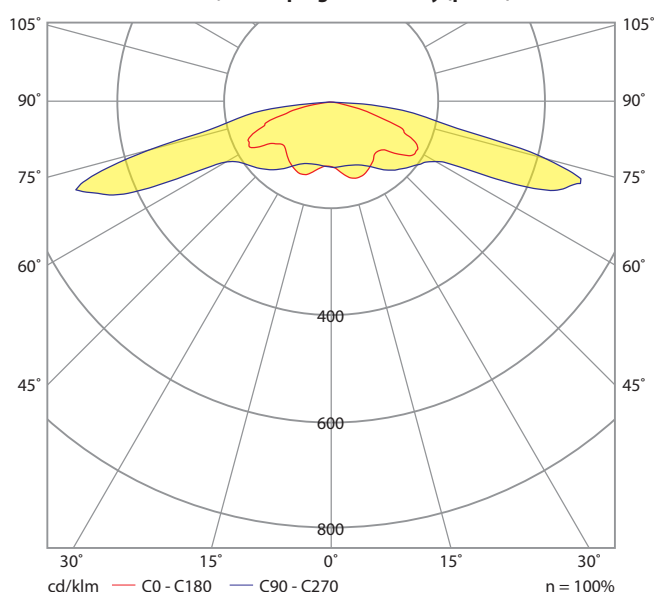

# SERIE 770 SEPTAGEM-S LOW BAY

Luminous flux: 489 lm

Emergency lighting factor: 1.00

Emergency luminous flux: 489 lm

HBI Bisscheroux bv, 770 Septagem / low bay (polair)

Code no.:

- 7SL0404W
- 7SL0404B
- 7SY0404W
- 7SY0404B

## 1 lux - 1 hour duration - low bay

Mounting height (meters)	Corridor			Open area	
	Diagram 1	Diagram 2	Diagram 3	Diagram 4	Diagram 5
2.50	8.1	19.0	16.0	13.2	5.4
3.00	8.3	21.0	17.4	14.2	5.7
3.50	6.5	22.5	18.7	15.2	5.9
4.00	6.3	21.9	18.1	15.8	5.8
4.50	6.1	22.0	17.4	16.1	4.9
5.00	5.9	21.3	17.3	16.0	4.6
6.00	5.1	17.5	16.0	13.7	4.3
7.00	3.0	16.8	14.8	12.9	3.7