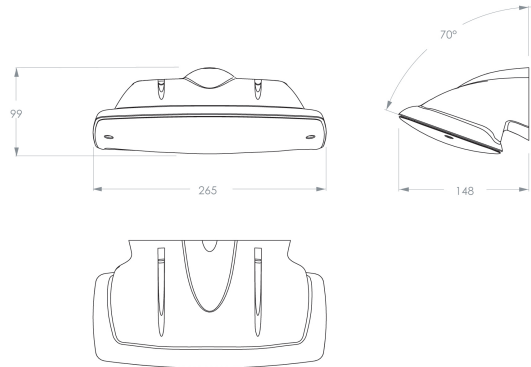

2Y0505WSREB (wall, square, radar, emergency,

Specifications

| | |
|------------------------------|--|
| Family | SERIES 200 POLAREM |
| Application | Emergency lighting |
| Light source | 5W LED |
| Functionality | radar , light sensor , battery pack |
| LoRa node | yes |
| Supply | 230V AC/DC |
| Color Temperature (K) | 3000K |
| Luminous flux (lm) | 570lm (100%); 456lm (80%); 342lm (60%); 228lm (40%); 114lm (20%) |
| Luminous flux (lm) emergency | 365lm (1h) - 122lm (3h) |
| Ambient temperature (C) | average between -25 en +40 |
| Color housing | black, RAL7021 |
| Color rendering index (Ra) | >80 |
| Autonomy | 1h of 3h (adjustable) |
| Impact resistance | IK10 |
| Power factor | 0.9 |
| Optics | Square lens |
| Autotest (ATS) | yes |
| Motion sensor | yes |
| Assembly | Surface mount , Wall |
| Material housing | polycarbonate |
| Maintained / non maintained | yes, adjustable |
| Ingress protection | IP65 |
| Power consumption | 3,3W(20%) - 8,4W(100%) |
| Insulation class | Klasse II |
| Light sensor | yes |
| Details/particulars | LoRa; also available with 3000K (2Y0505WSREB3K) |
| Battery pack | NiMh 3,6V 2,2Ah Long Life High Temp |
| EAN | 8720246251050 |