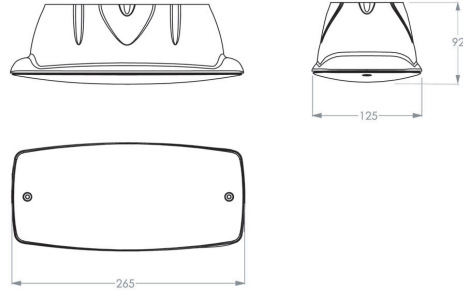

2Y0505CSREB (ceiling, square, radar, emergency,

Specifications

Family	SERIES 200 POLAREM
Application	Emergency lighting
Light source	5W LED
Functionality	radar , light sensor , battery pack
LoRa node	yes
Supply	230V AC/DC
Color Temperature (K)	4000K
Luminous flux (lm)	570lm (100%); 456lm (80%); 342lm (60%); 228lm (40%); 114lm (20%)
Luminous flux (lm) emergency	365lm (1h) - 122lm (3h)
Ambient temperature (C)	average -25 / +40
Color housing	black, RAL7021
Color rendering index (Ra)	>80
Autonomy	1h or 3h, adjustable
Impact resistance	IK10
Power factor	0.9
Optics	square lens diffuse
Autotest (ATS)	yes
Motion sensor	yes
Assembly	Surface mount , Ceiling
Material housing	polycarbonate
Maintained / non maintained	yes
Ingress protection	IP65
Power consumption	3,3W(20%) - 8,4W(100%)
Insulation class	Klasse II
Light sensor	yes
Details/particulars	LoRa; ook verkrijgbaar in 3000K (2Y0505CSREB3K)
Battery pack	NiMh 3,6V 2,2Ah Long Life High Temp
EAN	8720246250893