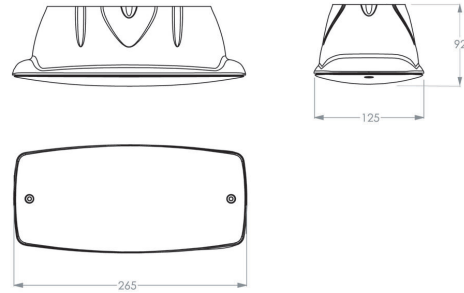

## Specifications

Family	SERIES 200 POLAREM
Application	Emergency lighting
Light source	5W LED
Functionality	radar , light sensor , battery pack
LoRa node	yes
Supply	230V AC/DC
Color Temperature (K)	4000K
Luminous flux (lm)	570lm (100%); 456lm (80%); 342lm (60%); 228lm (40%); 114lm (20%)
Luminous flux (lm) emergency	365lm (1h) - 122lm (3h)
Ambient temperature (C)	gemiddeld -25 / +40
Color housing	zwart, RAL 7021
Color rendering index (Ra)	>80
Autonomy	1h of 3h
Impact resistance	IK10
Power factor	0.9
Optics	Corridor lens
Autotest (ATS)	yes
Motion sensor	yes
Assembly	Surface mount , Ceiling
Material housing	policarbonate
Maintained / non maintained	ja
Ingress protection	IP65
Power consumption	3,3W(20%) - 8,4W(100%)
Insulation class	Klasse II
Light sensor	yes
Details/particulars	LoRa; ook verkrijgbaar in 3000K (2Y0505CCREB3K)
Battery pack	NiMh 3,6V 2,2Ah Long Life High Temp
EAN	8720246250817