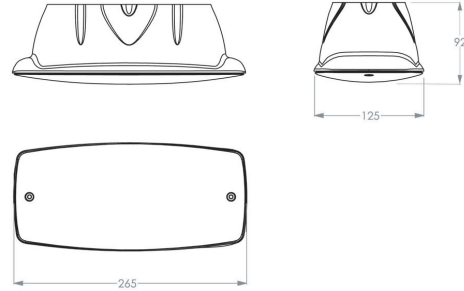

## Specifications

Family	SERIES 200 POLAREM
Application	Emergency lighting
Light source	5W LED
Functionality	light sensor , battery pack , low/high
LoRa node	yes
Supply	230V AC/DC
Color Temperature (K)	4000K
Luminous flux (lm)	570lm (100%); 456lm (80%); 342lm (60%); 228lm (40%); 114lm (20%)
Luminous flux (lm) emergency	365lm (1h) - 122lm (3h)
Ambient temperature (C)	Average between -25 en +40
Color housing	Zwart, RAL7021
Color rendering index (Ra)	>80
Autonomy	1 or 3 hours
Impact resistance	IK10
Power factor	0.9
Optics	Corridor lens
Autotest (ATS)	yes
Motion sensor	no
Assembly	Surface mount , Ceiling
Material housing	Polycarbonate
Maintained / non maintained	ja
Ingress protection	IP65
Power consumption	3,3W(20%) - 8,4W(100%)
Insulation class	Klasse II
Light sensor	yes
Details/particulars	LoRa; ook verkrijgbaar in 3000K (2Y0505CCEB3K)
Battery pack	NiMh 3,6V 2,2Ah Long Life High Temp
EAN	8720246250770