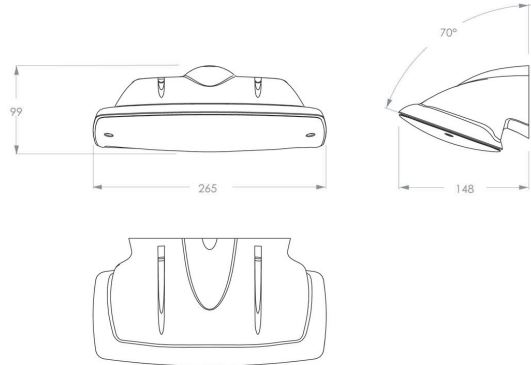

HBI 2L0505WSREB (wall, diffused, radar, emergency,

Specifications

Family	SERIES 200 POLAREM
Application	Exit sign & emergency lighting
Light source	5W LED
Functionality	radar , light sensor , battery pack
LoRa node	no
Supply	230V AC/DC
Color Temperature (K)	4000K
Luminous flux (lm)	570lm (100%); 456lm (80%); 342lm (60%); 228lm (40%); 114lm (20%)
Luminous flux (lm) emergency	365lm (1h) - 122lm (3h)
Ambient temperature (C)	average between -25 and +40
Color housing	black, RAL 7021
Color rendering index (Ra)	>80
Autonomy	1 hour
Impact resistance	IK10
Power factor	0.9
Optics	Square Lens diffuse
Autotest (ATS)	yes
Motion sensor	yes
Assembly	Surface mount , Ceiling
Material housing	Polycarbonate
Maintained / non maintained	ja
Ingress protection	IP65
Power consumption	3,7W (20%) - 8,6W (100%)
Insulation class	Klasse II
Light sensor	yes
Details/particulars	Levensduur >100.000 branduren (L80/B10); ook verkrijgbaar in 3000K (2L0505WSREB3K)
Battery pack	NiMh 3,6V 2,2Ah Long Life High Temp
EAN	8718309388300