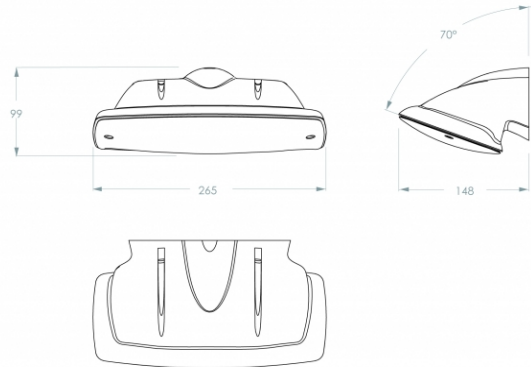

2L0505WSRE (wall, diffuse, radar, emergency)

Specifications

Family	SERIES 200 POLAREM
Application	Exit sign & emergency lighting
Light source	5W LED
Functionality	radar , battery pack , light sensor
LoRa node	no
Supply	230V AC/DC
Color Temperature (K)	4000K
Luminous flux (lm)	570lm (100%); 456lm (80%); 342lm (60%); 228lm (40%); 114lm (20%)
Luminous flux (lm) emergency	365lm (1h) - 122lm (3h)
Ambient temperature (C)	average between -25 and +40
Color housing	Grey, RAL 7035
Color rendering index (Ra)	>80
Autonomy	1 hour
Impact resistance	IK10
Power factor	0.9
Optics	Square Lens diffuse
Autotest (ATS)	yes
Motion sensor	yes
Assembly	Surface mount , Wall
Material housing	polycarbonate
Maintained / non maintained	ja
Ingress protection	IP 65
Power consumption	3,7W (20%) - 8,6W (100%)
Insulation class	Klasse II
Light sensor	yes
Details/particulars	lifetime >100.000 hrs (L80/B10); max. mounting height 3m because to radar
Battery pack	NiMh 3,6V 2,2Ah Long Life High Temp
EAN	8718309385460