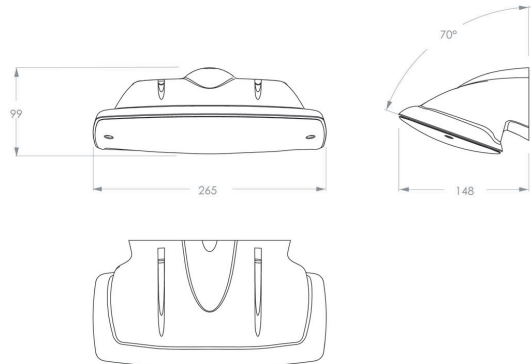

HBI 2L0505WCREB (wall, corridor, radar, emergency,

Specifications

Family	SERIES 200 POLAREM
Application	Exit sign & emergency lighting
Light source	5W LED
Functionality	radar , light sensor , battery pack
LoRa node	no
Supply	230V AC/DC
Color Temperature (K)	4000K
Luminous flux (lm)	570lm (100%); 456lm (80%); 342lm (60%); 228lm (40%); 114lm (20%)
Luminous flux (lm) emergency	365lm (1h) - 122lm (3h)
Ambient temperature (C)	average between -25 and +40
Color housing	black, RAL 7021
Color rendering index (Ra)	>80
Autonomy	adjustable 1h or 3h
Impact resistance	IK10
Power factor	0.9
Optics	corridor lens
Autotest (ATS)	yes
Motion sensor	yes
Assembly	Surface mount , Wall
Material housing	policarbonaat
Maintained / non maintained	ja
Ingress protection	IP65
Power consumption	3,7W (20%) - 8,6W (100%)
Insulation class	Klasse II
Light sensor	yes
Details/particulars	lifetime >100.000 hrs (L80/B10); max. mounting height 3m because to radar
Battery pack	NiMh 3,6V 2,2Ah Long Life High Temp
EAN	8718309388270