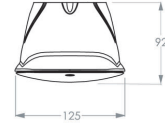

## Specifications

Family	SERIES 200 POLAREM
Application	Exit sign & emergency lighting
Light source	5W LED
Functionality	radar , light sensor , battery pack
LoRa node	no
Supply	230V AC/DC
Color Temperature (K)	4000K
Luminous flux (lm)	570lm (100%); 456lm (80%); 342lm (60%); 228lm (40%); 114lm (20%)
Luminous flux (lm) emergency	365lm (1h) - 122lm (3h)
Ambient temperature (C)	average between -25 and +40
Color housing	black, RAL 7021
Color rendering index (Ra)	>80
Autonomy	adjustable 1h or 3h
Impact resistance	IK10
Power factor	0,9
Optics	corridor lens
Autotest (ATS)	yes
Motion sensor	yes
Assembly	Surface mount , Ceiling
Material housing	policarbonate
Maintained / non maintained	ja
Ingress protection	IP65
Power consumption	3,7W (20%) - 8,6W (100%)
Insulation class	Klasse II
Light sensor	yes
Details/particulars	lifetime >100.000 hrs (L80/B10); max. mounting height 3m because to radar
Battery pack	NiMh 3,6V 2,2Ah Long Life High Temp
EAN	8718309388256