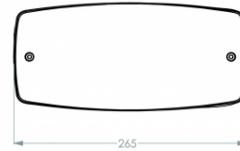

HBI 2L0505CSRE (ceiling, diffuse, radar, emergency)

Specifications

Family	SERIES 200 POLAREM
Application	Exit sign & emergency lighting
Light source	5W LED
Functionality	radar , battery pack , light sensor
LoRa node	no
Supply	230V AC/DC
Color Temperature (K)	4000K
Luminous flux (lm)	570lm (100%); 456lm (80%); 342lm (60%); 228lm (40%); 114lm (20%)
Luminous flux (lm) emergency	365lm (1h) - 122lm (3h)
Ambient temperature (C)	average between -25 and +40
Color housing	Grey, RAL 7035
Color rendering index (Ra)	>80
Autonomy	adjustable 1h or 3h
Impact resistance	IK10
Power factor	0.9
Optics	Square Lens diffuse
Autotest (ATS)	yes
Motion sensor	yes
Assembly	Surface mount , Ceiling
Material housing	polycarbonate
Maintained / non maintained	ja
Ingress protection	IP 65
Power consumption	3,7W (20%) - 8,6W (100%)
Insulation class	Klasse II
Light sensor	yes
Details/particulars	lifetime >100.000 hrs (L80/B10); max. mounting height 3m because to radar
Battery pack	NiMh 3,6V 2,2Ah Long Life High Temp
EAN	8718309385422