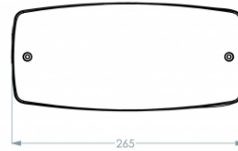

## Specifications

Family	SERIES 200 POLAREM
Application	Exit sign & emergency lighting
Light source	5W LED
Functionality	light sensor , battery pack , low/high
LoRa node	no
Supply	230V AC/DC
Color Temperature (K)	4000K
Luminous flux (lm)	570lm (100%); 456lm (80%); 342lm (60%); 228lm (40%); 114lm (20%)
Luminous flux (lm) emergency	365lm (1h) - 122lm (3h)
Ambient temperature (C)	average between -25 and +40
Color housing	Grey, RAL 7035
Color rendering index (Ra)	>80
Autonomy	1 hour
Impact resistance	IK10
Power factor	0.9
Optics	Square Lens diffuse
Autotest (ATS)	yes
Motion sensor	no
Assembly	Surface mount , Ceiling
Material housing	polycarbonate
Maintained / non maintained	ja
Ingress protection	IP 65
Power consumption	3,3W(20%) - 8,4W (100%)
Insulation class	Klasse II
Light sensor	yes
Details/particulars	lifetime >100.000 hrs (L80/B10)
Battery pack	NiMh 3,6V 2,2Ah Long Life High Temp
EAN	8718309385415