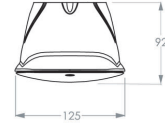

2L0505CSEB (ceiling, diffused, emergency, black)

Specifications

Family	SERIES 200 POLAREM
Application	Exit sign & emergency lighting
Light source	5W LED
Functionality	light sensor , battery pack , low/high
LoRa node	no
Supply	230V AC/DC
Color Temperature (K)	4000K
Luminous flux (lm)	570lm (100%); 456lm (80%); 342lm (60%); 228lm (40%); 114lm (20%)
Luminous flux (lm) emergency	365lm (1h) - 122lm (3h)
Ambient temperature (C)	average between -25 and +40
Color housing	black, RAL 7021
Color rendering index (Ra)	>80
Autonomy	adjustable 1h or 3h
Impact resistance	IK10
Power factor	0.9
Optics	Square Lens diffuse
Autotest (ATS)	yes
Motion sensor	no
Assembly	Surface mount , Ceiling
Material housing	policarbonaat
Maintained / non maintained	ja
Ingress protection	IP65
Power consumption	3,3W(20%) - 8,4W (100%)
Insulation class	Klasse II
Light sensor	yes
Details/particulars	lifetime >100.000 hrs (L80/B10)
Battery pack	NiMh 3,6V 2,2Ah Long Life High Temp
EAN	8718309388249