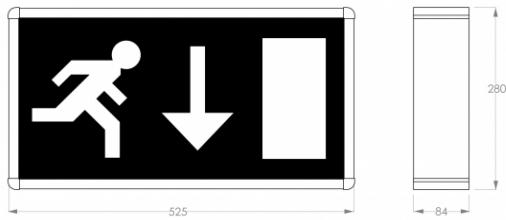

6XL1200W (Wall mount)

Specifications

| | |
|----------------------------|-----------------------------|
| Family | SERIES 600 DISPLAY |
| Application | Exit sign |
| Light source | 12W LED |
| Functionality | |
| LoRa node | no |
| Supply | 230V AC/DC |
| Color Temperature (K) | 4000K |
| Luminous flux (lm) | `200lm (L1) - 600lm (L1+L2) |
| Ambient temperature (C) | -20 - +25 |
| Color housing | grijs aluminium |
| Color rendering index (Ra) | >80 |
| Weight (gr) | 1200 |
| Sizes of packaging (LxWxH) | 525 x 280 x 84 mm |
| reading distance (m) | 52 |
| Power factor | 0.9 |
| Optics | opaal diffusor |
| Autotest (ATS) | no |
| Assembly | Surface mount |
| Material housing | aluminium |
| Ingress protection | IP 32 |
| Power consumption | 3,8W (L1) - 10,4W (L1+L2) |
| Insulation class | Klasse I |
| Details/particulars | for central battery supply! |
| EAN | 8718309387112 |