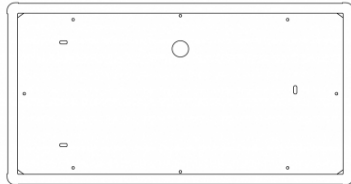

6XL1200W (Wall mount)

Specifications

| | |
|----------------------------|-----------------------------|
| Family | SERIES 600 DISPLAY |
| Application | Exit sign |
| Light source | 12W LED |
| Functionality | |
| LoRa node | no |
| Supply | 230V AC/DC |
| Color Temperature (K) | 4000K |
| Luminous flux (lm) | `200lm (L1) - 600lm (L1+L2) |
| Ambient temperature (C) | -20 - +25 |
| Color housing | grijs aluminium |
| Color rendering index (Ra) | >80 |
| Weight (gr) | 1200 |
| Sizes of packaging (LxWxH) | 525 x 280 x 84 mm |
| reading distance (m) | 52 |
| Power factor | 0.9 |
| Optics | opaal diffusor |
| Autotest (ATS) | no |
| Assembly | Surface mount |
| Material housing | aluminium |
| Ingress protection | IP 32 |
| Power consumption | 3,8W (L1) - 10,4W (L1+L2) |
| Insulation class | Klasse I |
| Details/particulars | for central battery supply! |
| EAN | 8718309387112 |