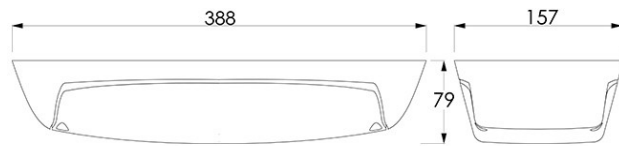

## Specifications

Family	SERIES 440 FORTEM
Application	General Lighting
Light source	9W LED
Functionality	radar , light sensor
LoRa node	no
Supply	230V AC/DC
Color Temperature (K)	3000K
Luminous flux (lm)	750lm (100%), 600lm (80%), 450lm (60%), 300lm (40%), 150lm (20%)
Ambient temperature (C)	average between -20 and +25
Color housing	black, RAL 7021
Color rendering index (Ra)	>80
Weight (gr)	1080
Sizes of packaging (LxWxH)	410 x 180 x 85mm
Impact resistance	3X IK10
Power factor	0.9
Optics	diffusor
Motion sensor	yes
Assembly	Surface mount , Ceiling , Wall
Material housing	polycarbonate
Ingress protection	IP65
Power consumption	8,2W (100%), 6,6W (80%), 5W (60%), 3,4W (40%), 1,8W (20%)
Insulation class	Klasse II
Light sensor	yes
Details/particulars	lifetime >100.000 hrs (L80/B10)
EAN	8718309389475